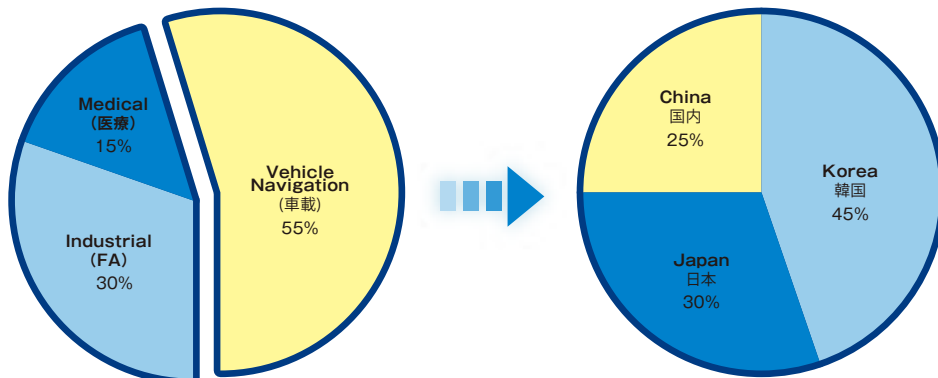

用途別/仕向け地別割合

Address: Building A, NO.28 Xingzhong Road, Wuzhong Economic Development Zone, Suzhou, China
Tel: 0512-66052696, 66052697, 66052698
Fax: 0512-66052699
Web site: www.new-touch.cn